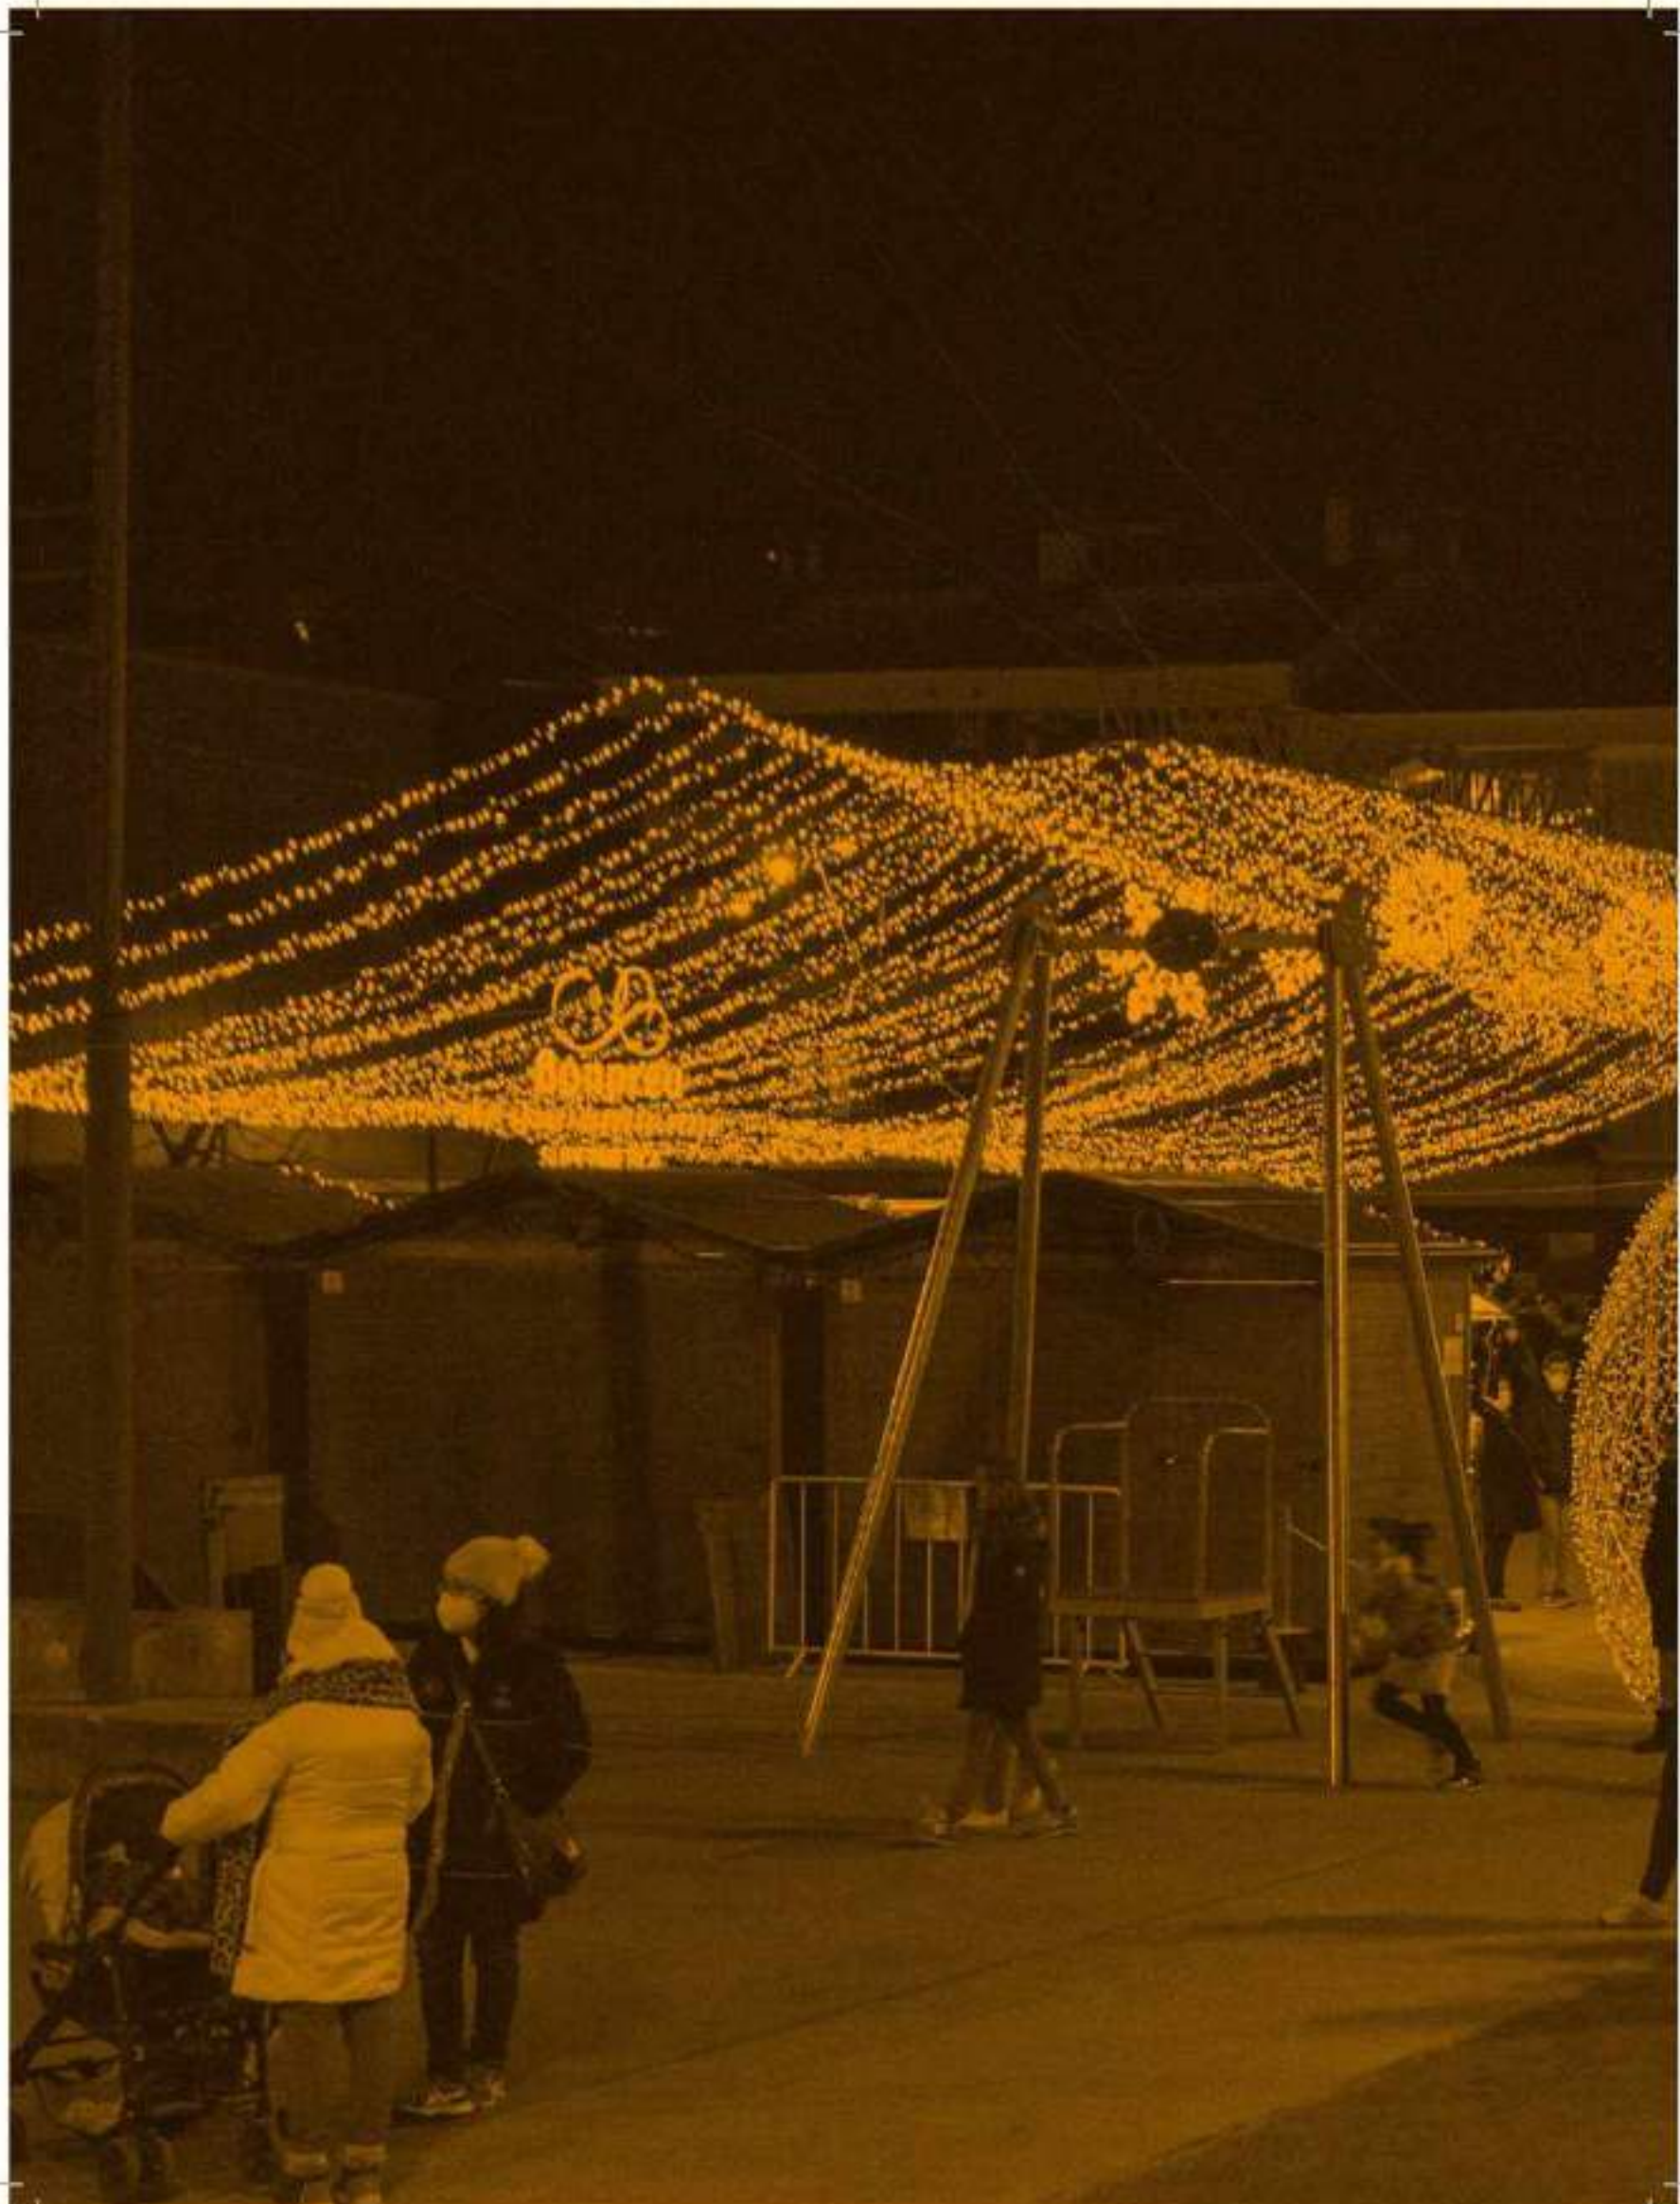

A photograph of a night festival. In the foreground, a large, spherical structure made of a metal frame and covered in thousands of small, warm-white lights is illuminated. A group of people, including children and adults, are gathered around the base of the sphere, some looking inside. In the background, more strings of lights are visible, and a banner for 'Gironella Vila-Nadal' is partially seen. A large, glowing spherical light fixture hangs from a pole in the upper part of the image. The overall scene is festive and brightly lit against the dark night sky.